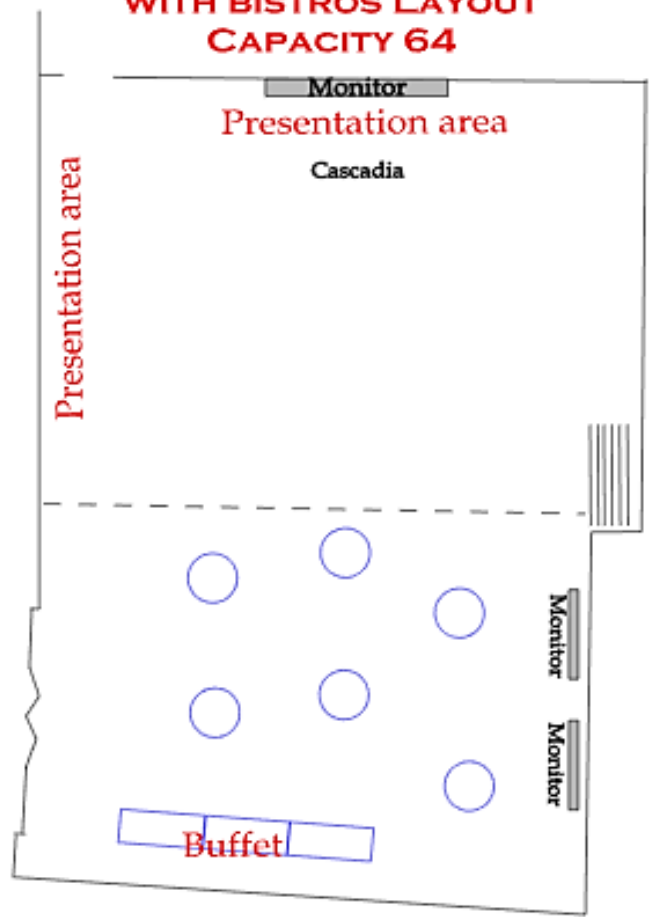

**GENERAL TABLE  
LAYOUT  
CAPACITY 56**

**GENERAL STANDING  
WITH BISTROS LAYOUT  
CAPACITY 64**

**"U" TABLE & CHAIR  
LAYOUT  
CAPACITY 20-30**

**CUSTOM LAYOUT**