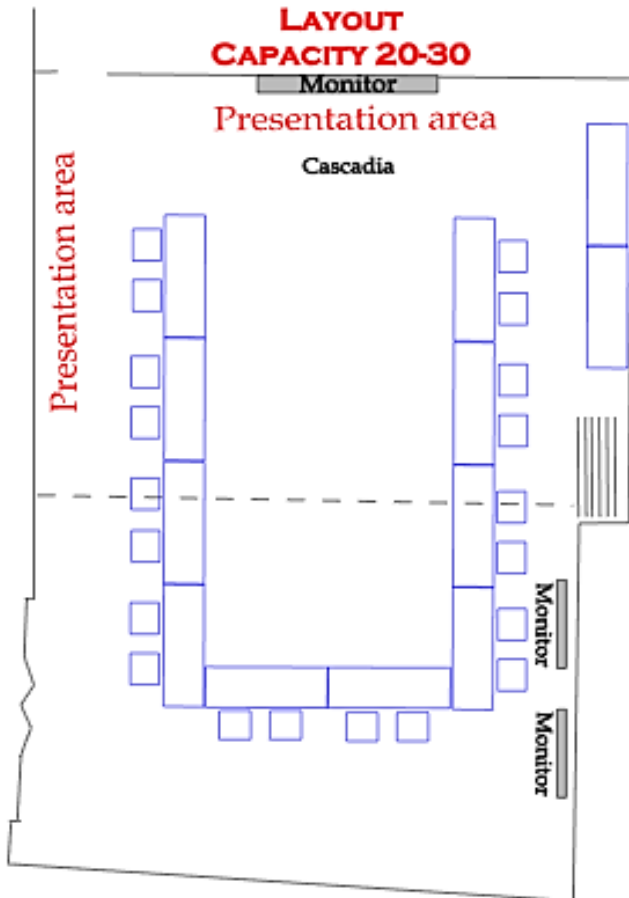

**GENERAL TABLE  
LAYOUT  
CAPACITY 56**

**GENERAL STANDING  
WITH BISTROS LAYOUT  
CAPACITY 64**

**"U" TABLE & CHAIR  
LAYOUT  
CAPACITY 20-30**

**CUSTOM LAYOUT**