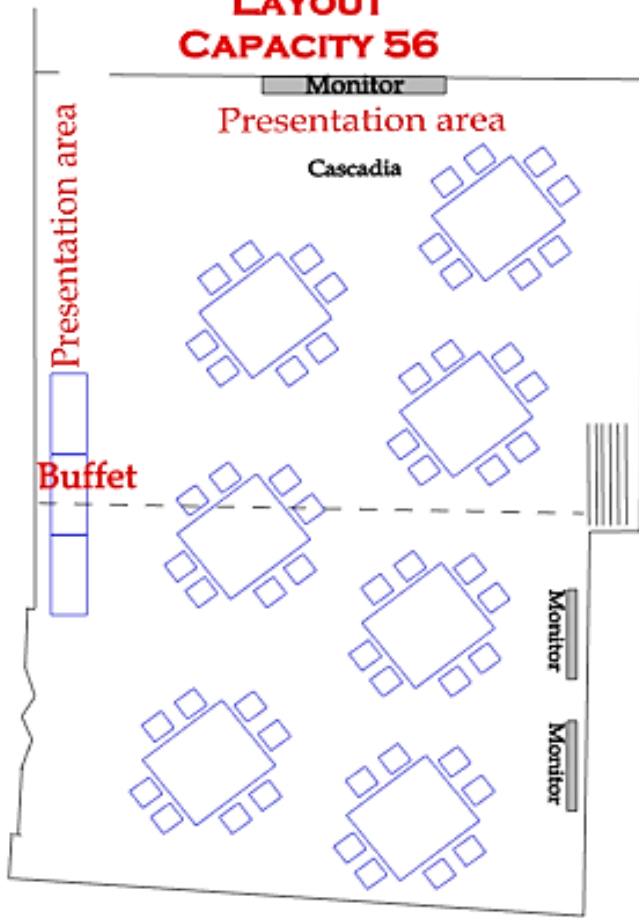

**GENERAL TABLE  
LAYOUT  
CAPACITY 56**

**GENERAL STANDING  
WITH BISTROS LAYOUT  
CAPACITY 64**

**"U" TABLE & CHAIR  
LAYOUT  
CAPACITY 20-30**

**CUSTOM LAYOUT**